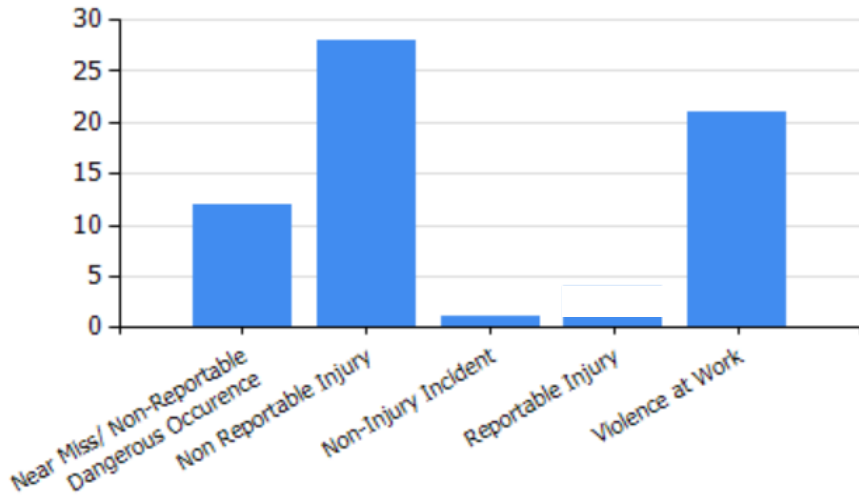

West Suffolk Incidents 01 April – 31 August 2019

Quarter	Incidents	Days Lost
1	36	27
2		
3		
4		
Totals		

Incident Category Totals

Incident Type Totals