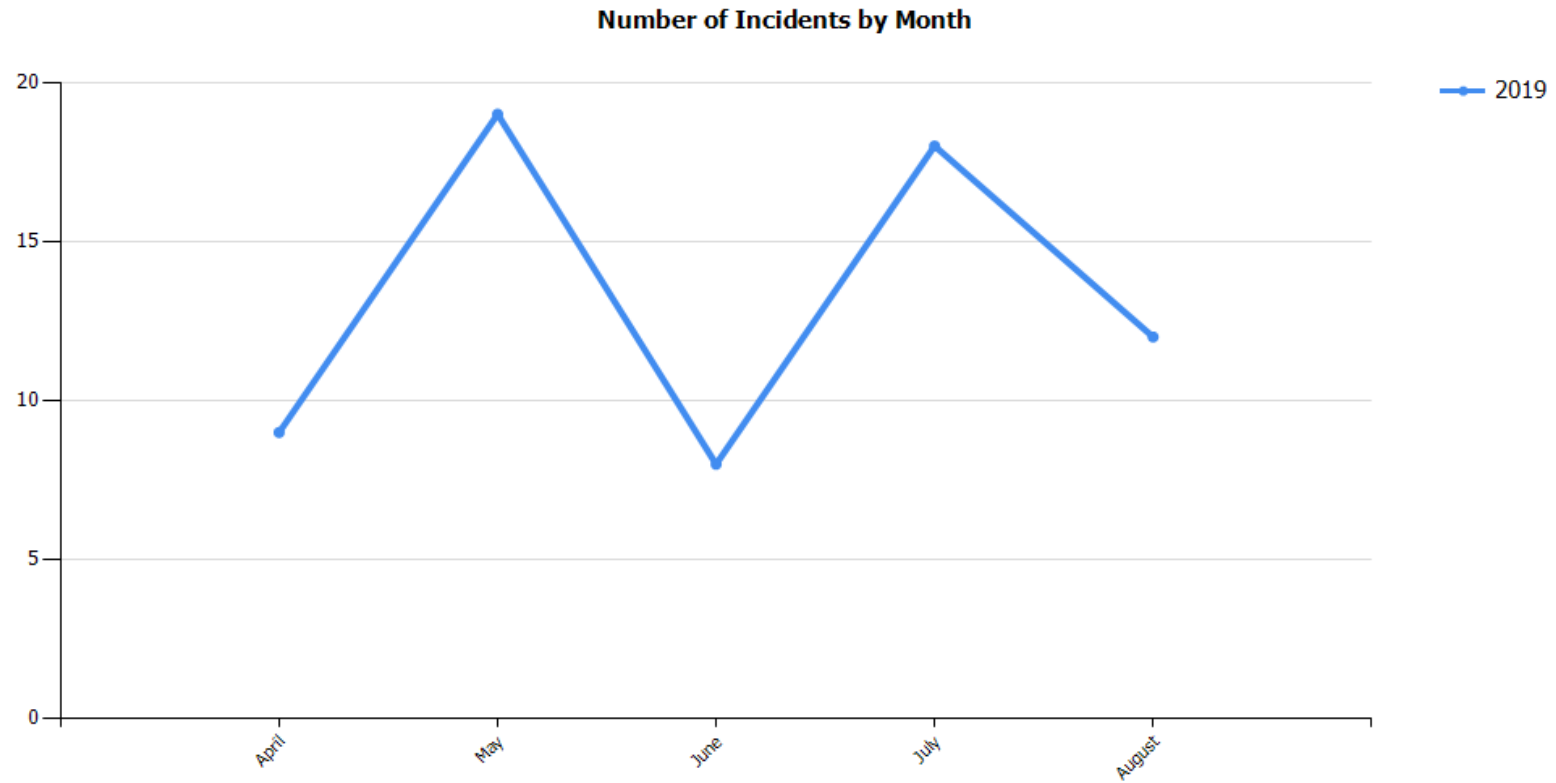

West Suffolk Incidents 01 April – 31 August 2019

Quarter	Incidents	Days Lost
1	36	27
2		
3		
4		
Totals		

Incident Category Totals

Incident Type Totals